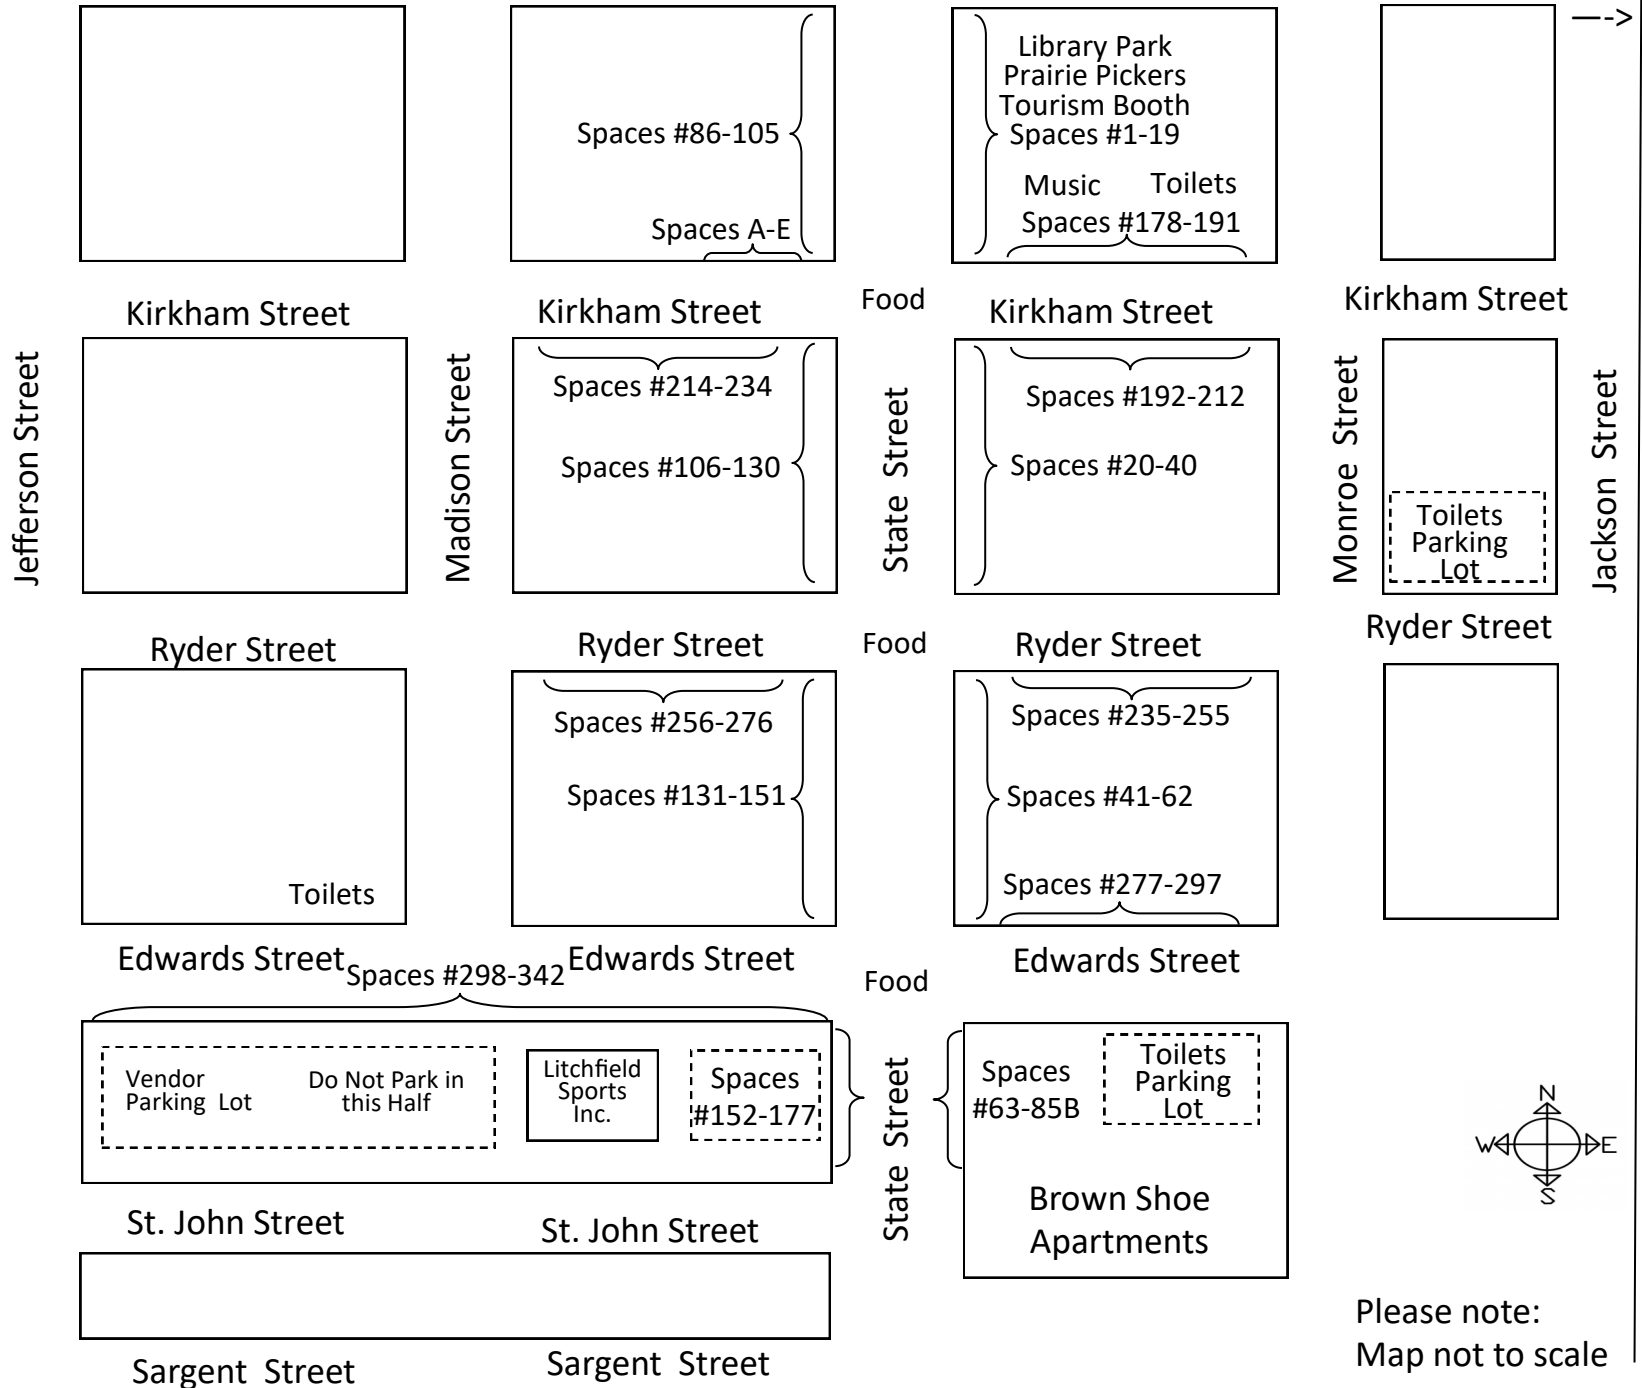

Interstate 55

Route 16/Union Ave

Hillsboro, IL

Please note:
Map not to scale