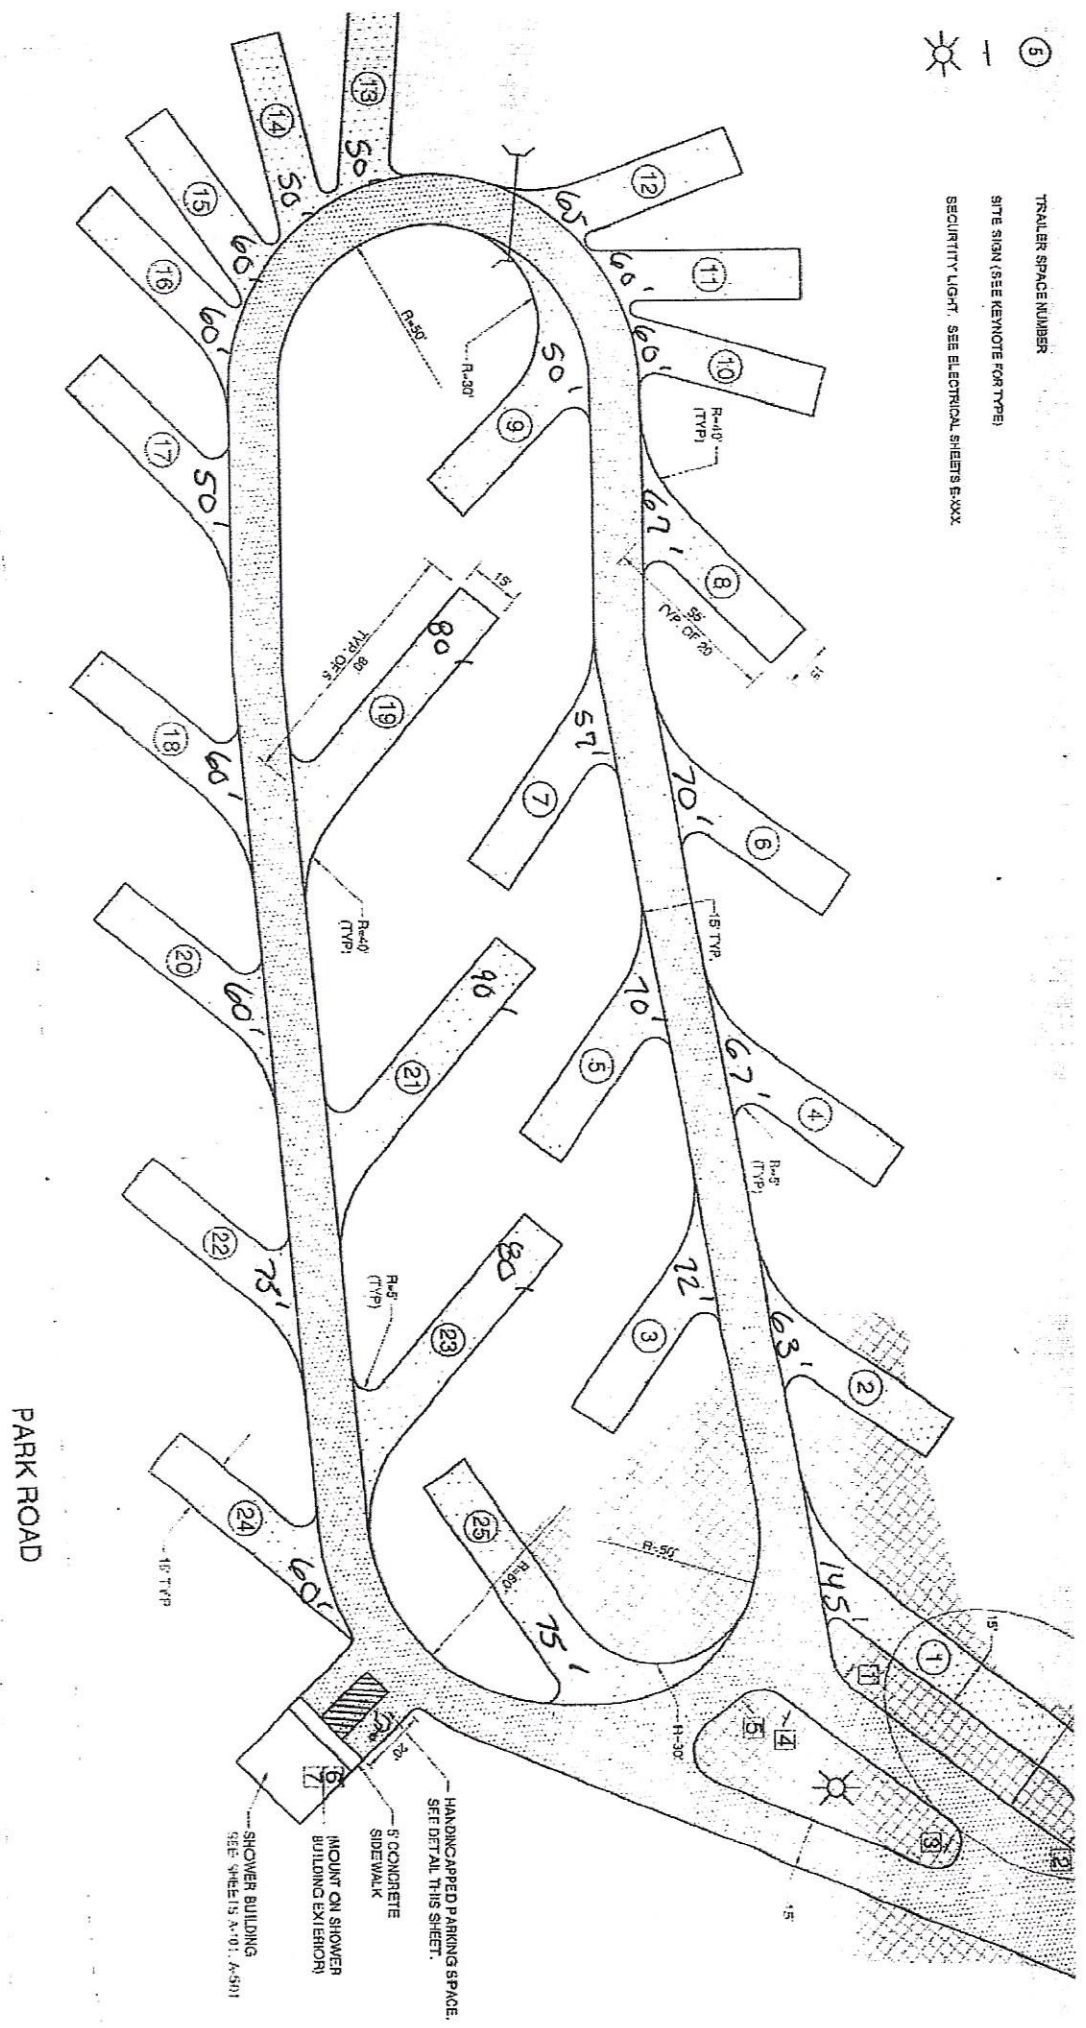

- ⑤
-
- ☀

TRAILER SPACE NUMBER
 SITE SIGN (SEE KEYNOTE FOR TYPE)
 SECURITY LIGHT SEE ELECTRICAL SHEETS E-XXX

PARK ROAD

SHOWER BUILDING
 SEE SHEETS A-01, A-501

MOUNT ON SHOWER
 BUILDING EXTERIOR

5' CONCRETE
 SIDEWALK

HANDICAPPED PARKING SPACE.
 SEE DETAIL THIS SHEET.